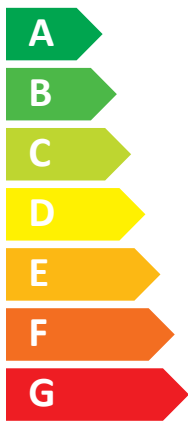

## WATERKOTTE

EcoTouch Ai1 Geo 5008.5  
(B0)

**A++**

**A**

Two icons showing sound power level measurement: a speaker inside a house and a house with a speaker. The first icon is labeled **47 dB** and the second is labeled **-- dB**.

Legend for power consumption with three colored squares: dark blue, medium blue, and light blue. The values are **07 kW**, **07 kW**, and **07 kW** respectively.